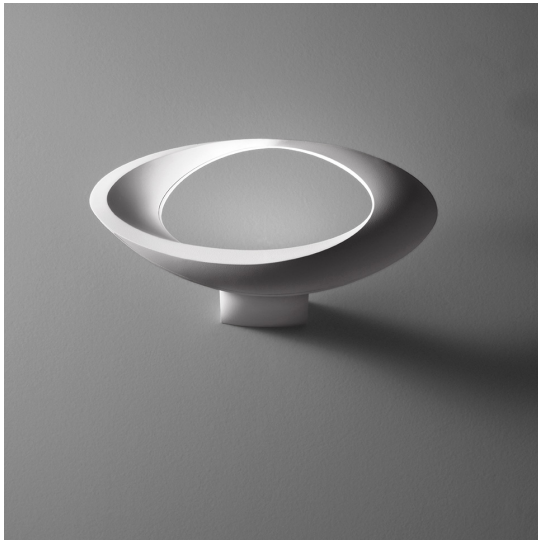

# Cabildo Wall LED 3000K

Eric Solè

IP20     Dimmerable: 

## LUMINAIRE

- Watt: **28W**
- Voltage: **220-240V**
- Delivered lumens output: **2137lm**
- CCT: **3000K**
- Efficiency: **73%**
- Efficacy: **76.32lm/W**
- CRI: **95**
- Dimmable Typology: **Push**

## DESCRIPTION

The indirect light shapes the body lamp, bringing out its winding form and giving it the astonishing appearance of a ring of light. Wall support and body lamp in painted die-cast aluminium.

## FEATURES

- Article Code: **1181010A**
- Colour: **White**
- Installation: **Wall**
- Material: **Aluminium**
- Series: **Design Collection**
- Environment: **Indoor**
- Area contract: **Residential**
- Emission: **Indirect Diffused**
- design by: **Eric Solè**